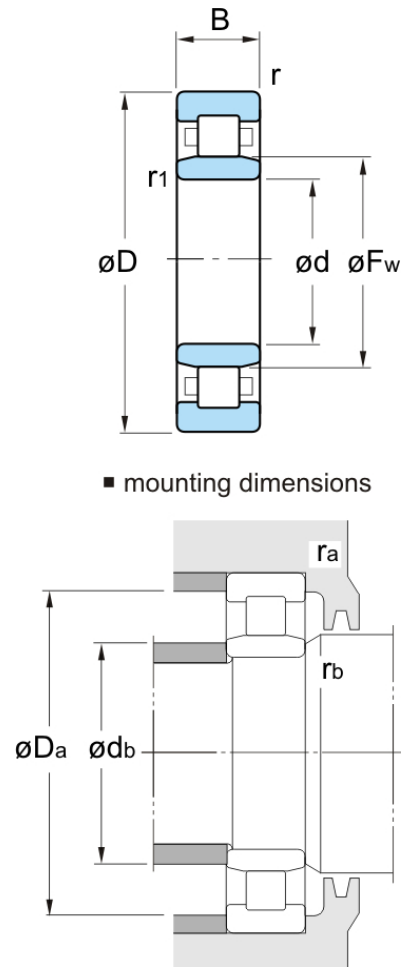

# Koyo®

Cylindrical roller bearings - Single-row - NU

## FOR REFERENCE ONLY

Bearing No. **NU217R**

|                         |             |       |
|-------------------------|-------------|-------|
| Boundary dimensions(mm) | d           | 85    |
|                         | D           | 150   |
|                         | B           | 28    |
|                         | r(min)      | 2     |
|                         | r1(min)     | 2     |
| Basic load ratings(kN)  | Cr          | 209   |
|                         | C0r         | 199   |
| Fatigue load limit(kN)  | Cu          | 26.3  |
| Limiting speeds(min-1)  | Grease lub. | 4200  |
|                         | Oil lub.    | 5000  |
| Dimensions(mm)          | Fw          | 100.5 |
|                         | Ew          | -     |
|                         | d1          | -     |
|                         | B1          | -     |
|                         | B2          | -     |
| Mounting dimensions(mm) | da(min)     | -     |
|                         | db(min)     | 94    |
|                         | db(max)     | 99    |
|                         | dc(min)     | -     |
|                         | dd(min)     | -     |
|                         | Da(max)     | 141   |
|                         | Db(max)     | -     |
|                         | Db(min)     | -     |
|                         | ra(max)     | 2     |
|                         | rb(max)     | 2     |
| (Refér.)Mass(kg)        |             | 1.94  |