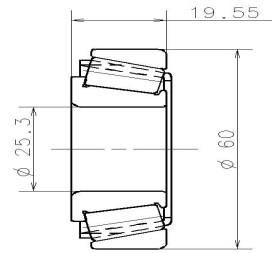

PDF technical sheet EC.12890.S11.H206

Passenger Cars Gearbox bearing

Main features

Gearbox code	PK7
External diameter 1	60 mm
Internal diameter n°1	25.30 mm
Width 1	19.50 mm
Weight	0.28 kg

OE equivalents

RENAULT	7703090561
---------	------------