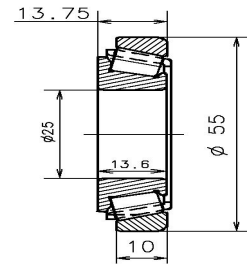

PDF technical sheet EC.42192.Y.S02.H206

Passenger Cars Gearbox bearing

Main features

Gearbox code	M20
External diameter 1	55 mm
Internal diameter n°1	25 mm
Width 1	13.75 mm
Weight	0.16 kg

OE equivalents

FIAT	55188083
FIAT	55574107
VAUXHALL	55188083
VAUXHALL	55574107