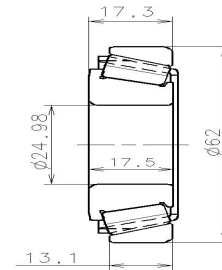

PDF technical sheet EC.42229.S01.H206

Passenger Cars Gearbox bearing

Main features

Gearbox code	M20 New
External diameter 1	62 mm
Internal diameter n°1	25 mm
Width 1	17.30 mm
Weight	0.27 kg

OE equivalents

NISSAN	3222300Q0B
RENAULT	32 20 326 09R
RENAULT	8200644044
VAUXHALL	55585662
VAUXHALL	55585663
VAUXHALL	55585664

Compatibility

NISSAN	Primastar	Primastar FL (X83)	09/2006 =>
NISSAN	Interstar	Interstar II (X70)	11/2003 => 09/2006
NISSAN	Interstar	Interstar II FL (X70)	09/2006 => 12/2011
NISSAN	NV400	NV400	09/2011 =>
RENAULT	Espace	Espace IV Phase 2	03/2006 => 12/2010
RENAULT	Laguna	Laguna III	10/2007 => 11/2010
RENAULT	Master	Master II phase 2 FL	06/2006 => 01/2011
RENAULT	Mégane	Mégane II	09/2002 => 07/2009
RENAULT	Mégane	Mégane III Phase 1	10/2008 =>
RENAULT	Trafic	Trafic II FL	07/2006 =>
RENAULT	Vel Satis	Vel Satis FL	02/2005 => 12/2009
RENAULT	Scenic	Scenic II	05/2003 => 11/2009
RENAULT	Scenic	Scenic III	04/2009 => 01/2012