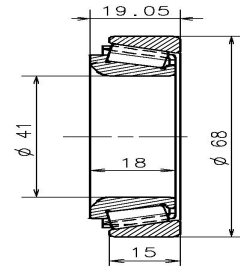

PDF technical sheet EC.42320.S01.H106

Passenger Cars Gearbox bearing

Main features

Gearbox code	M1X
External diameter 1	68 mm
Internal diameter n°1	41 mm
Width 1	19.50 mm
Weight	0.25 kg

OE equivalents

FIAT	55192369
FIAT	55574110
FIAT	55574111
VAUXHALL	55192369
VAUXHALL	55574109